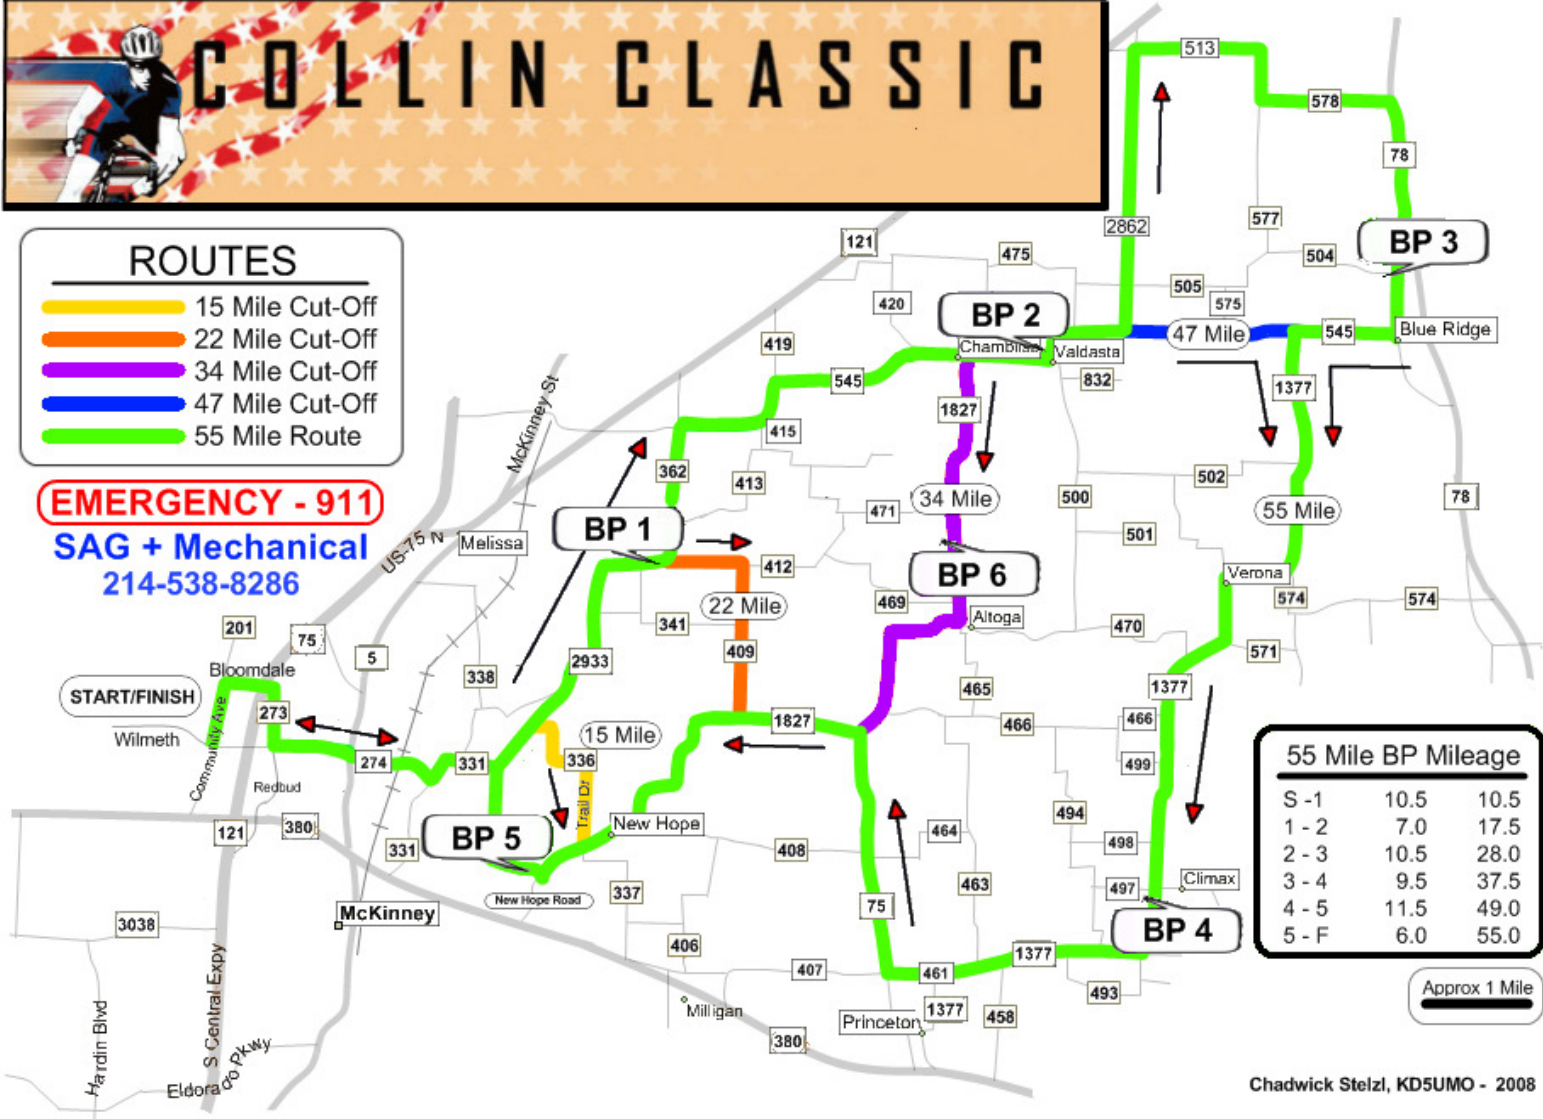

# COLLIN CLASSIC

- ### ROUTES
- 15 Mile Cut-Off
  - 22 Mile Cut-Off
  - 34 Mile Cut-Off
  - 47 Mile Cut-Off
  - 55 Mile Route

**EMERGENCY - 911**  
**SAG + Mechanical**  
**214-538-8286**

S - 1	10.5	10.5
1 - 2	7.0	17.5
2 - 3	10.5	28.0
3 - 4	9.5	37.5
4 - 5	11.5	49.0
5 - F	6.0	55.0

Approx 1 Mile