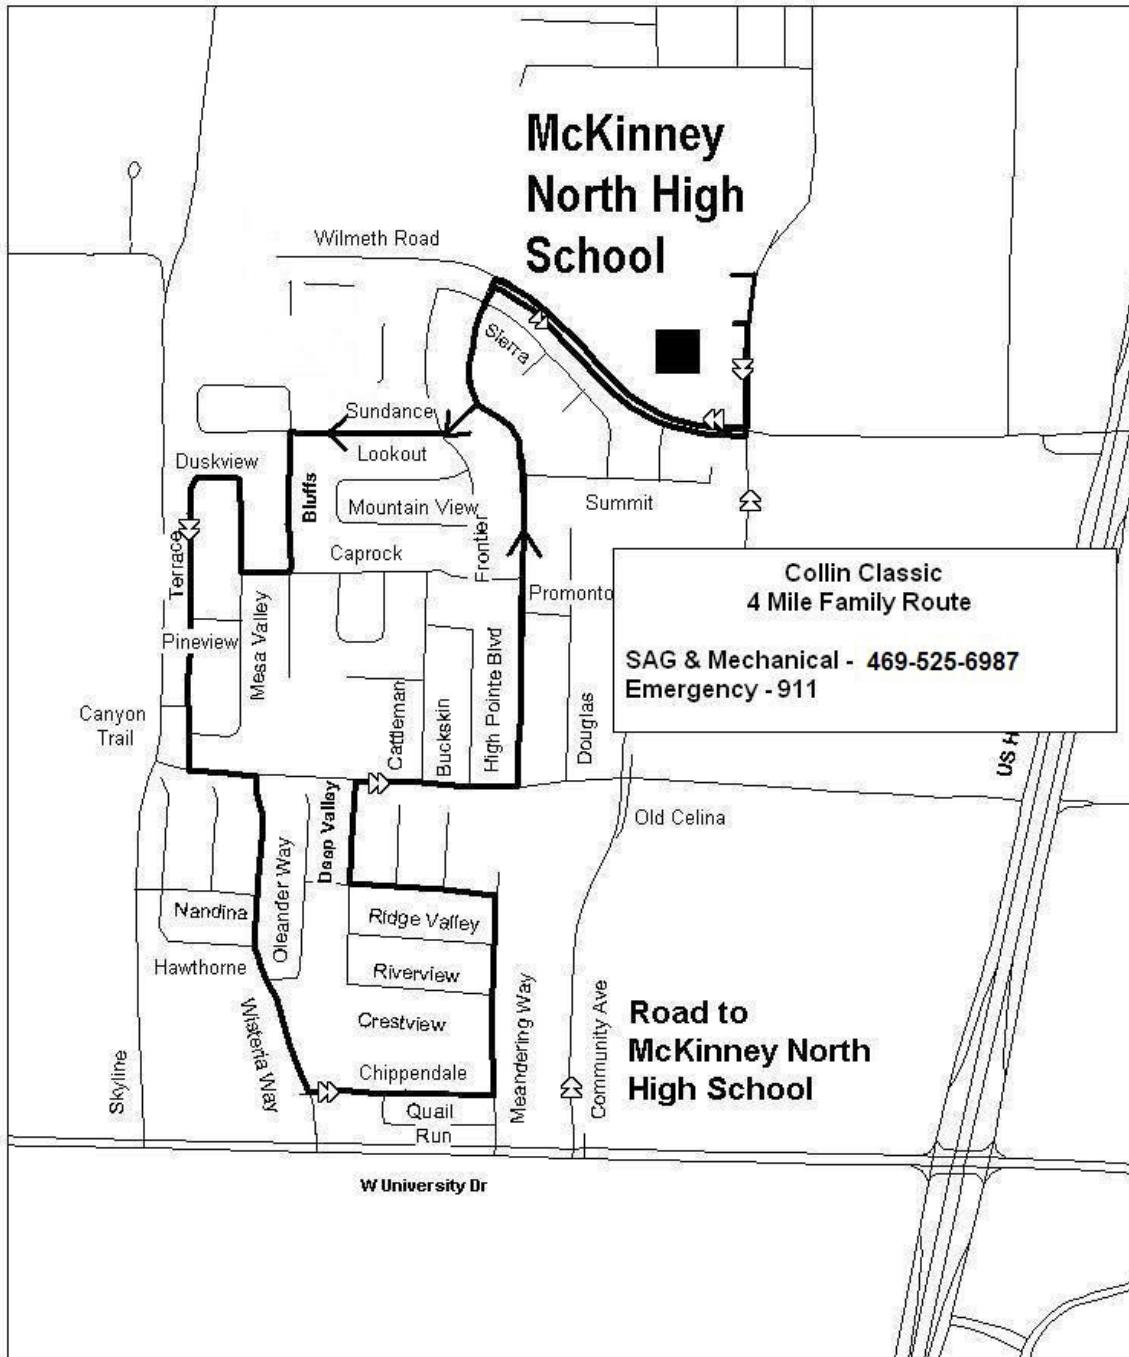

### Collin Classic Family Route

Medical Emergency - Dial 911

Break Point at the front of the high school – Finish Line at the back of the high school